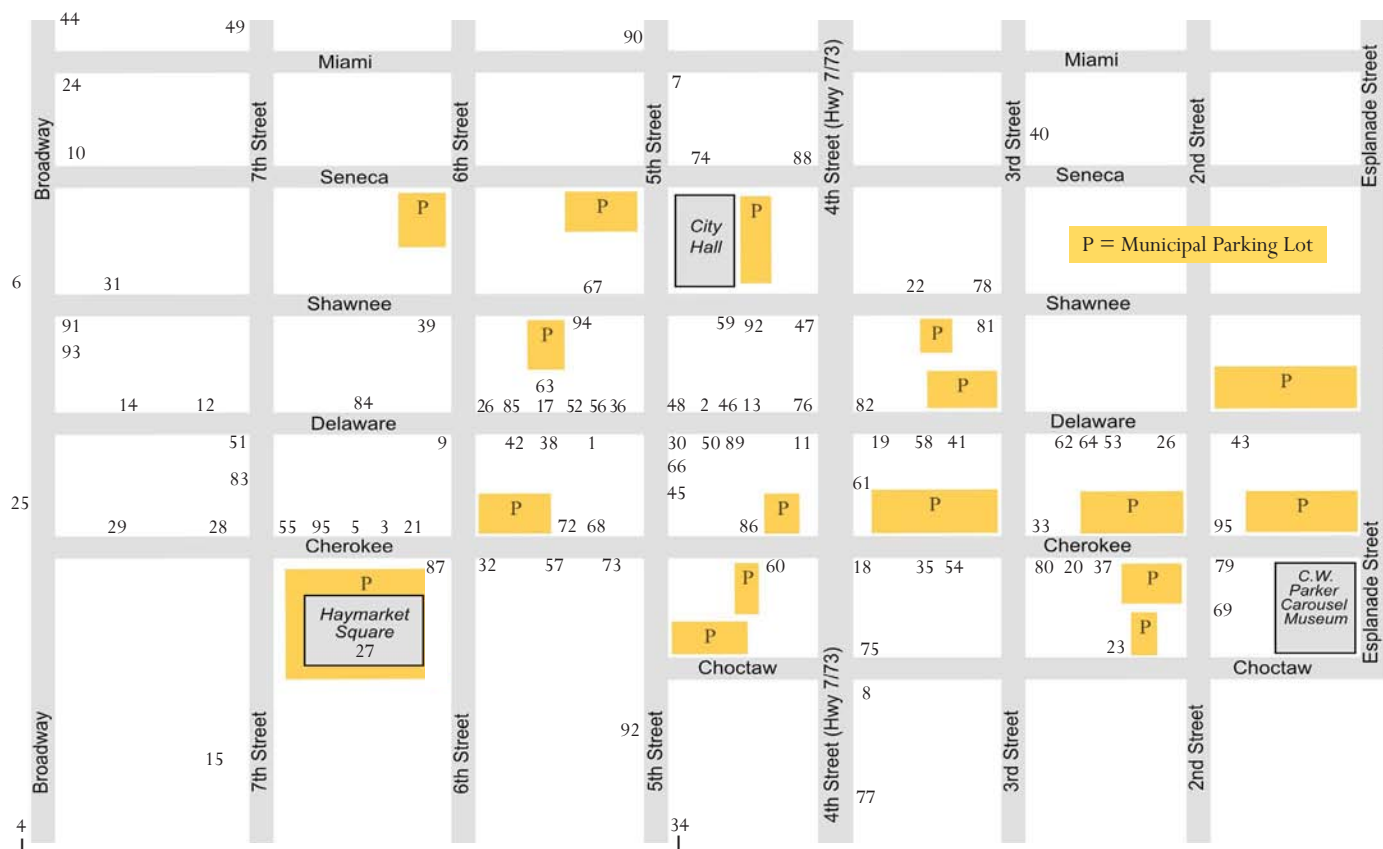

www.leavenworthmainstreet.com

Riverfront Community Center

- Gifts, Home Decor, Specialty**
- 64 Artistic Works by Lu 221 Delaware
 - 17 Asher's Boutique 514B Delaware
 - 36 Bisque-It! 504 Delaware
 - 48 CJ Gift Company 430 Delaware
 - 30 Corner Pharmacy & Gifts 429 Delaware
 - 50 Flower Cart/Dad's Toys 417 Delaware
 - 6 Jeff's Architectural Salvage & Variety Shop 101 N. Broadway
 - 24 June's Cottage 216 N. Broadway
 - 29 Kansas Country Store 728 Cherokee
 - 51 Leavenworth Floral & Gifts 701 Delaware
 - 52 Queen's Pantry 510 Delaware
 - 46 Sally's Choices & River Gallery 505 Cherokee
 - 39 Scrivner's Creative Center 605 Shawnee
 - 53 Sew Much More 219B Delaware
 - 54 Stitch by Stich Custom Embroidery 305 Cherokee
 - 55 The Pot Rack 626 Cherokee
 - 56 The Party Store 506 Delaware